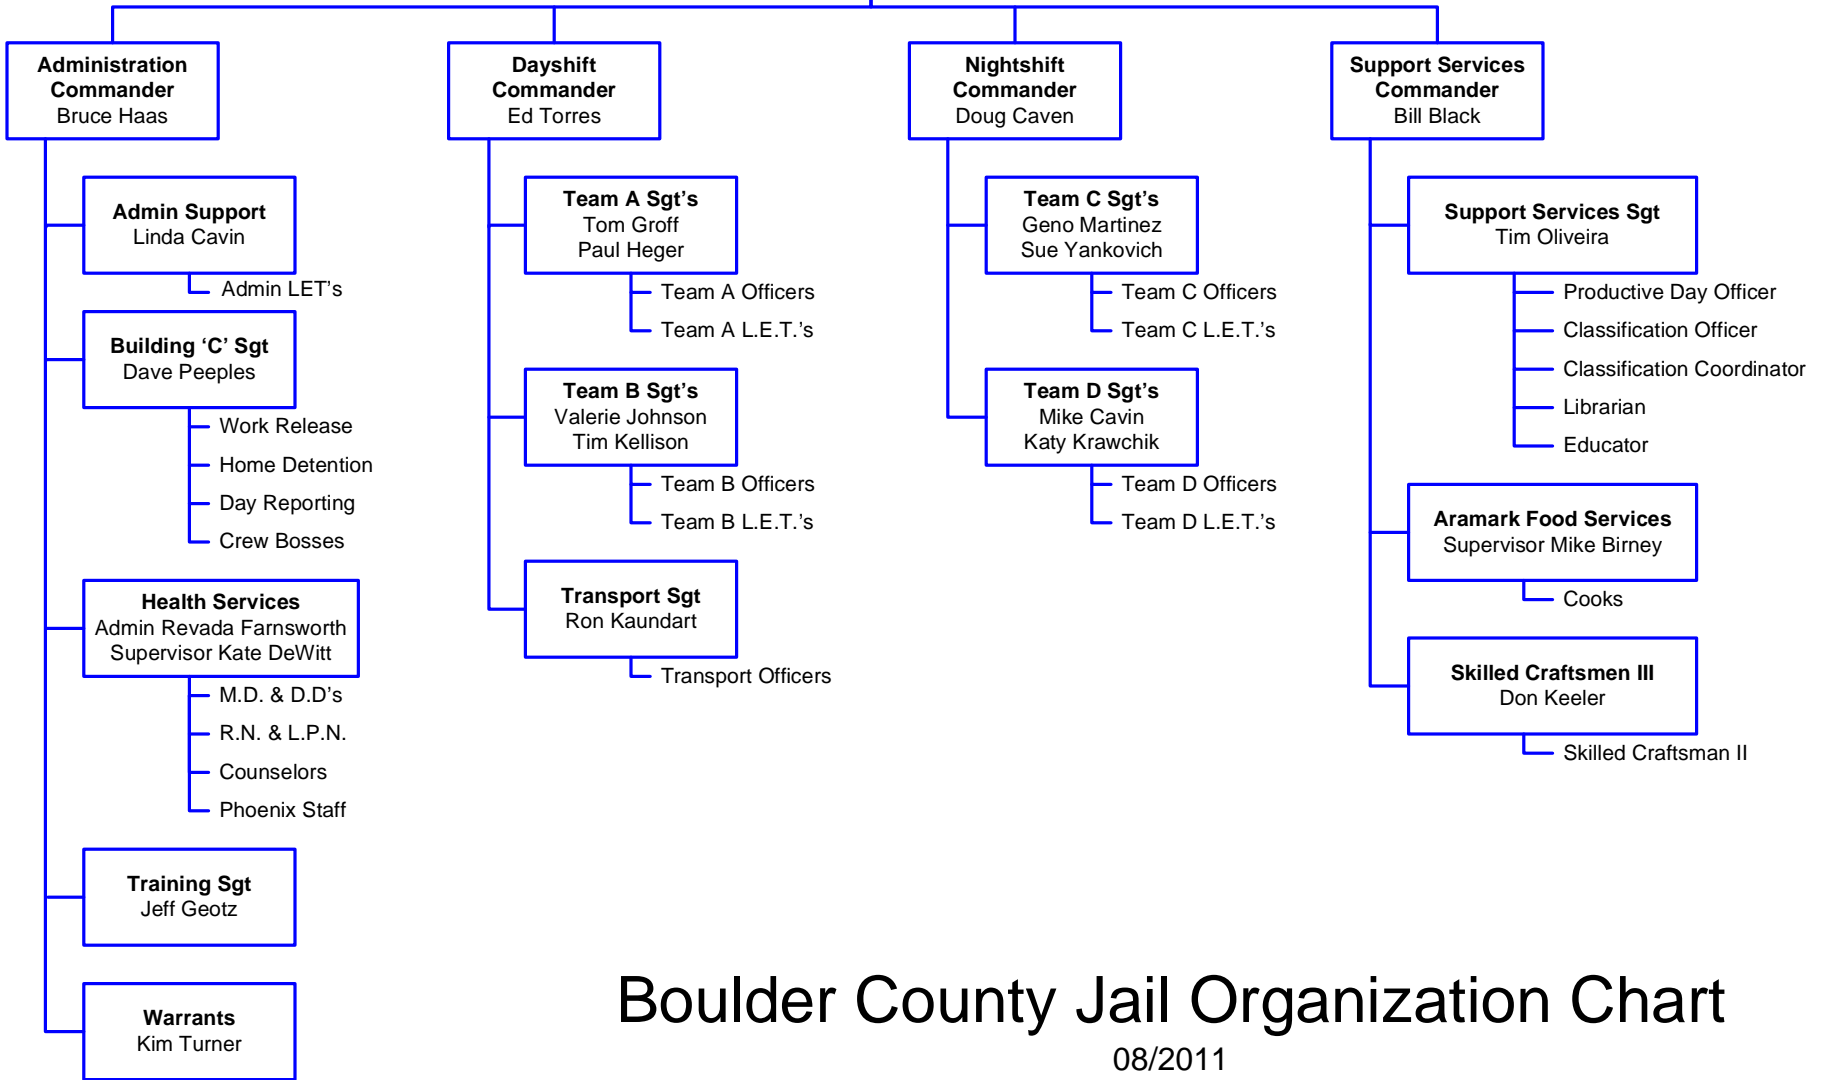

**Division Chief**  
Larry Hank

# Boulder County Jail Organization Chart

08/2011