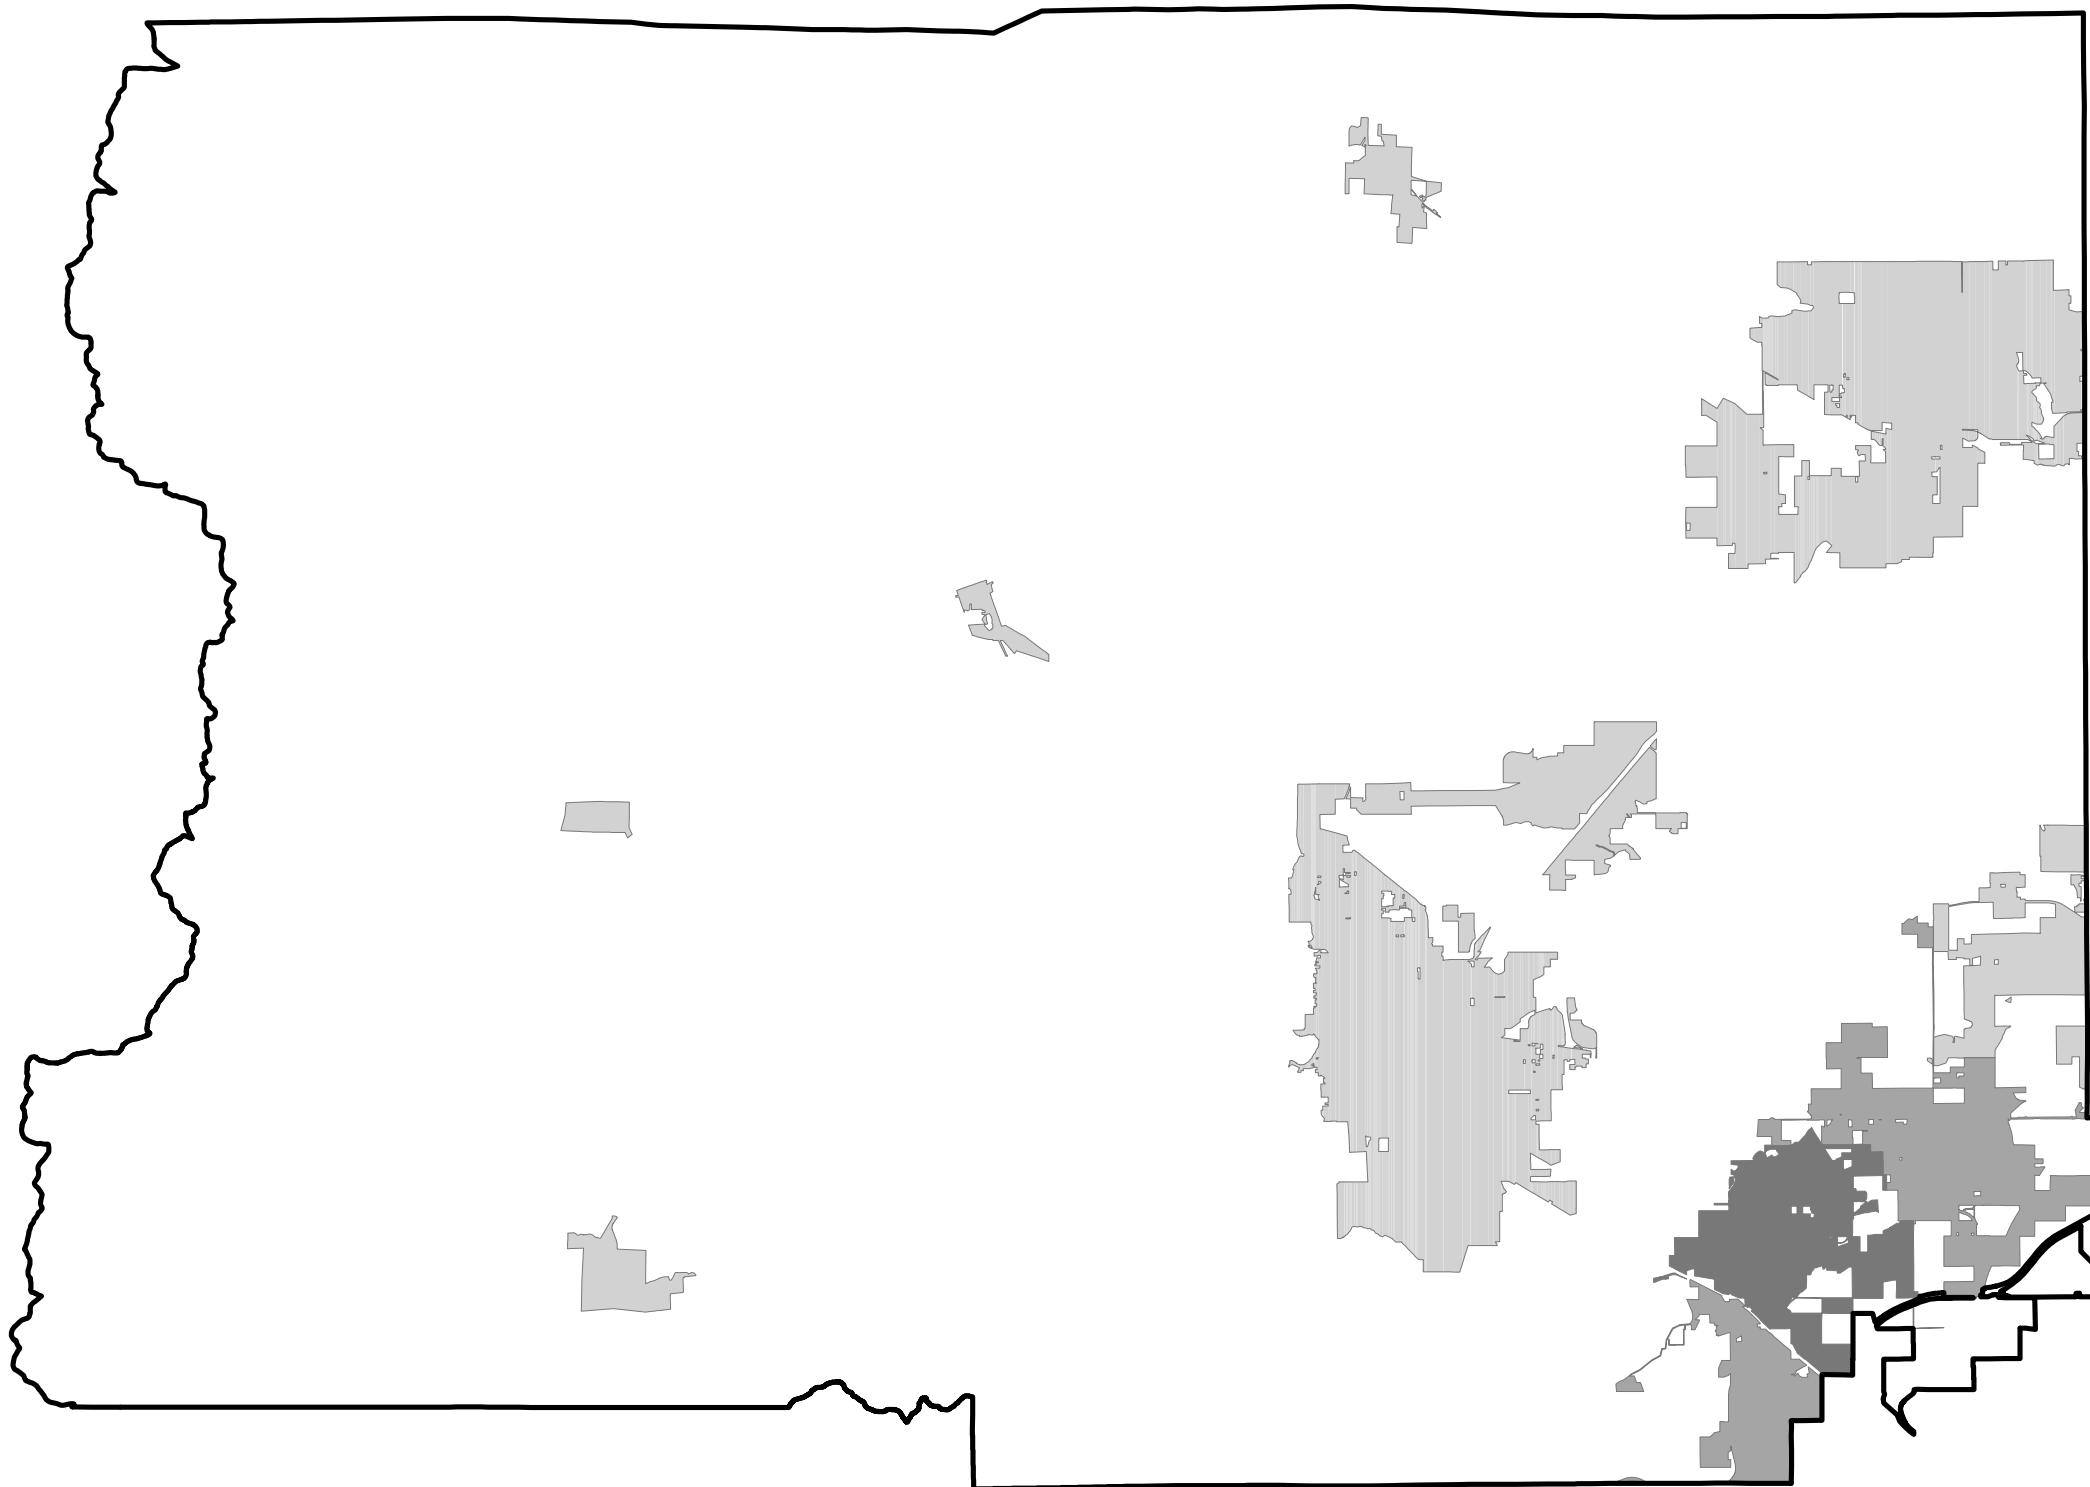

BOULDER COUNTY Municipalities

Legend

Municipalities*

-  Boulder
-  Erie
-  Jamestown
-  Lafayette
-  Longmont
-  Louisville
-  Lyons
-  Nederland
-  Superior
-  Ward

0 1 2 3 4 Miles

* For purposes of display, these legend colors may vary from those in the .avl legend.

DISCLAIMER
This map is for illustrative purposes only, and is not suitable for parcel-specific decision making. The areas depicted here are approximate. More site-specific studies may be required to draw accurate conclusions.