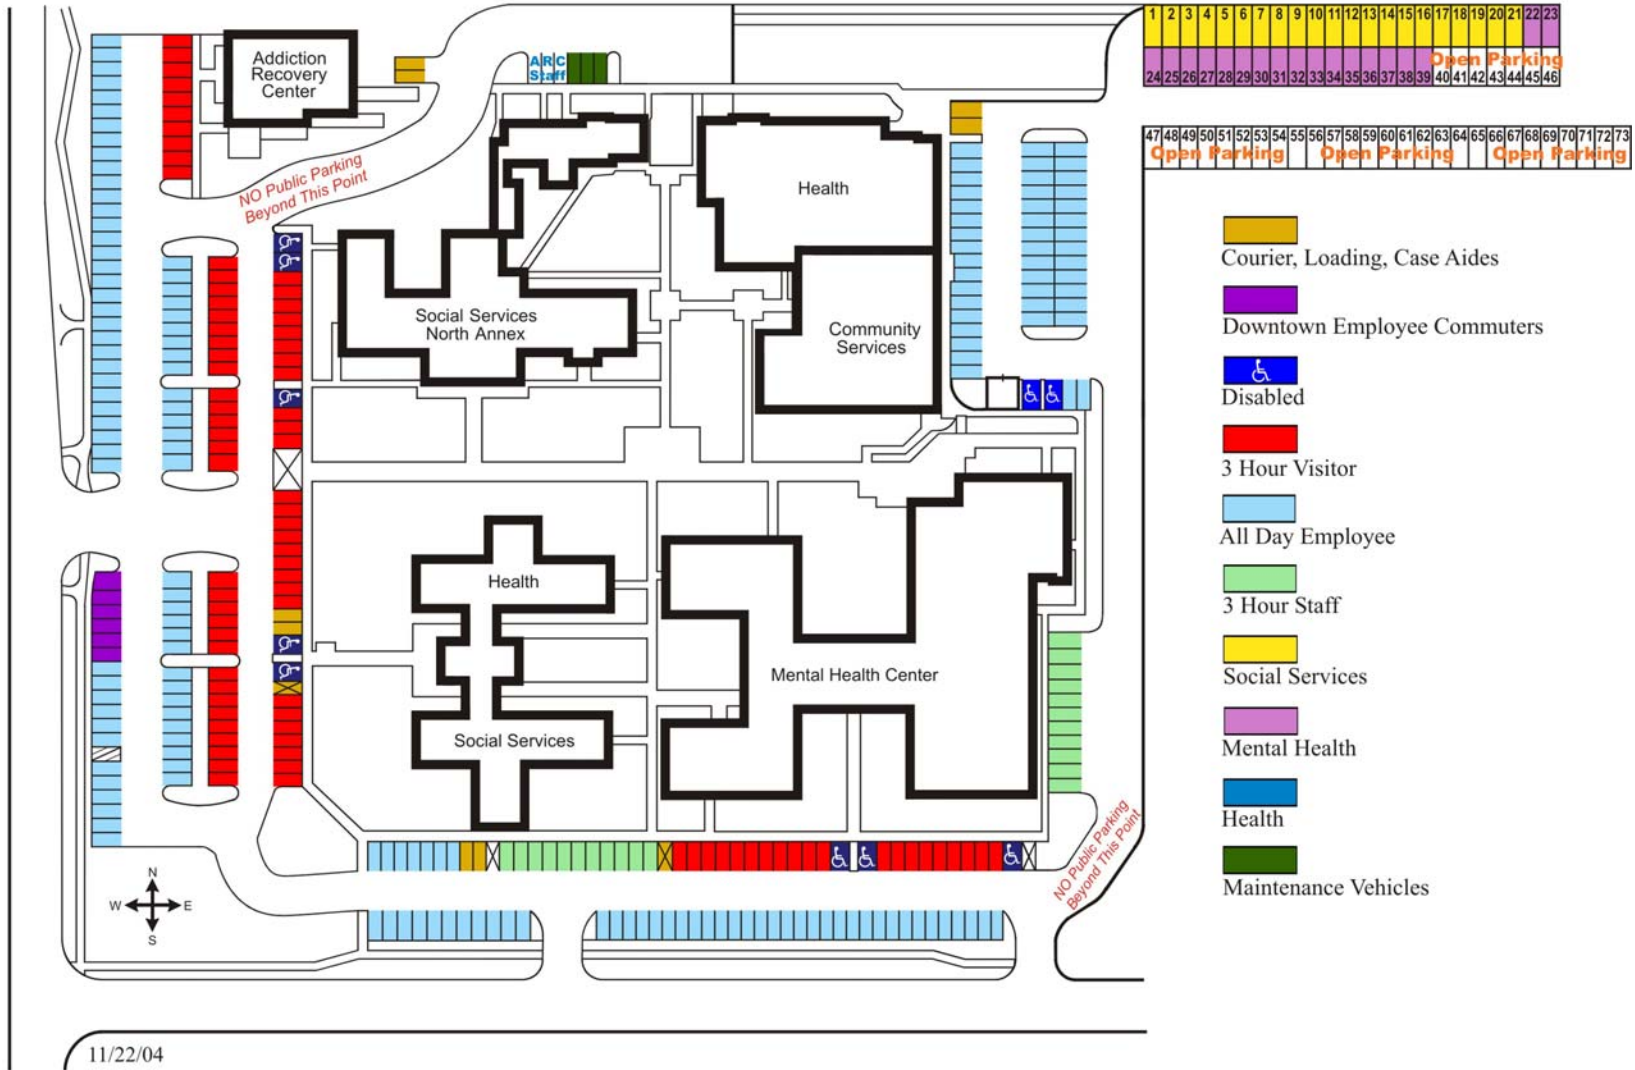

Boulder County North Broadway Site

1	2	3	4	5	6	7	8	9	10	11	12	13	14	15	16	17	18	19	20	21	22	23																			
Open Parking																			24	25	26	27	28	29	30	31	32	33	34	35	36	37	38	39	40	41	42	43	44	45	46

47	48	49	50	51	52	53	54	55	56	57	58	59	60	61	62	63	64	65	66	67	68	69	70	71	72	73
Open Parking										Open Parking										Open Parking						

- Courier, Loading, Case Aides
- Downtown Employee Commuters
- ♿ Disabled
- 3 Hour Visitor
- All Day Employee
- 3 Hour Staff
- Social Services
- Mental Health
- Health
- Maintenance Vehicles