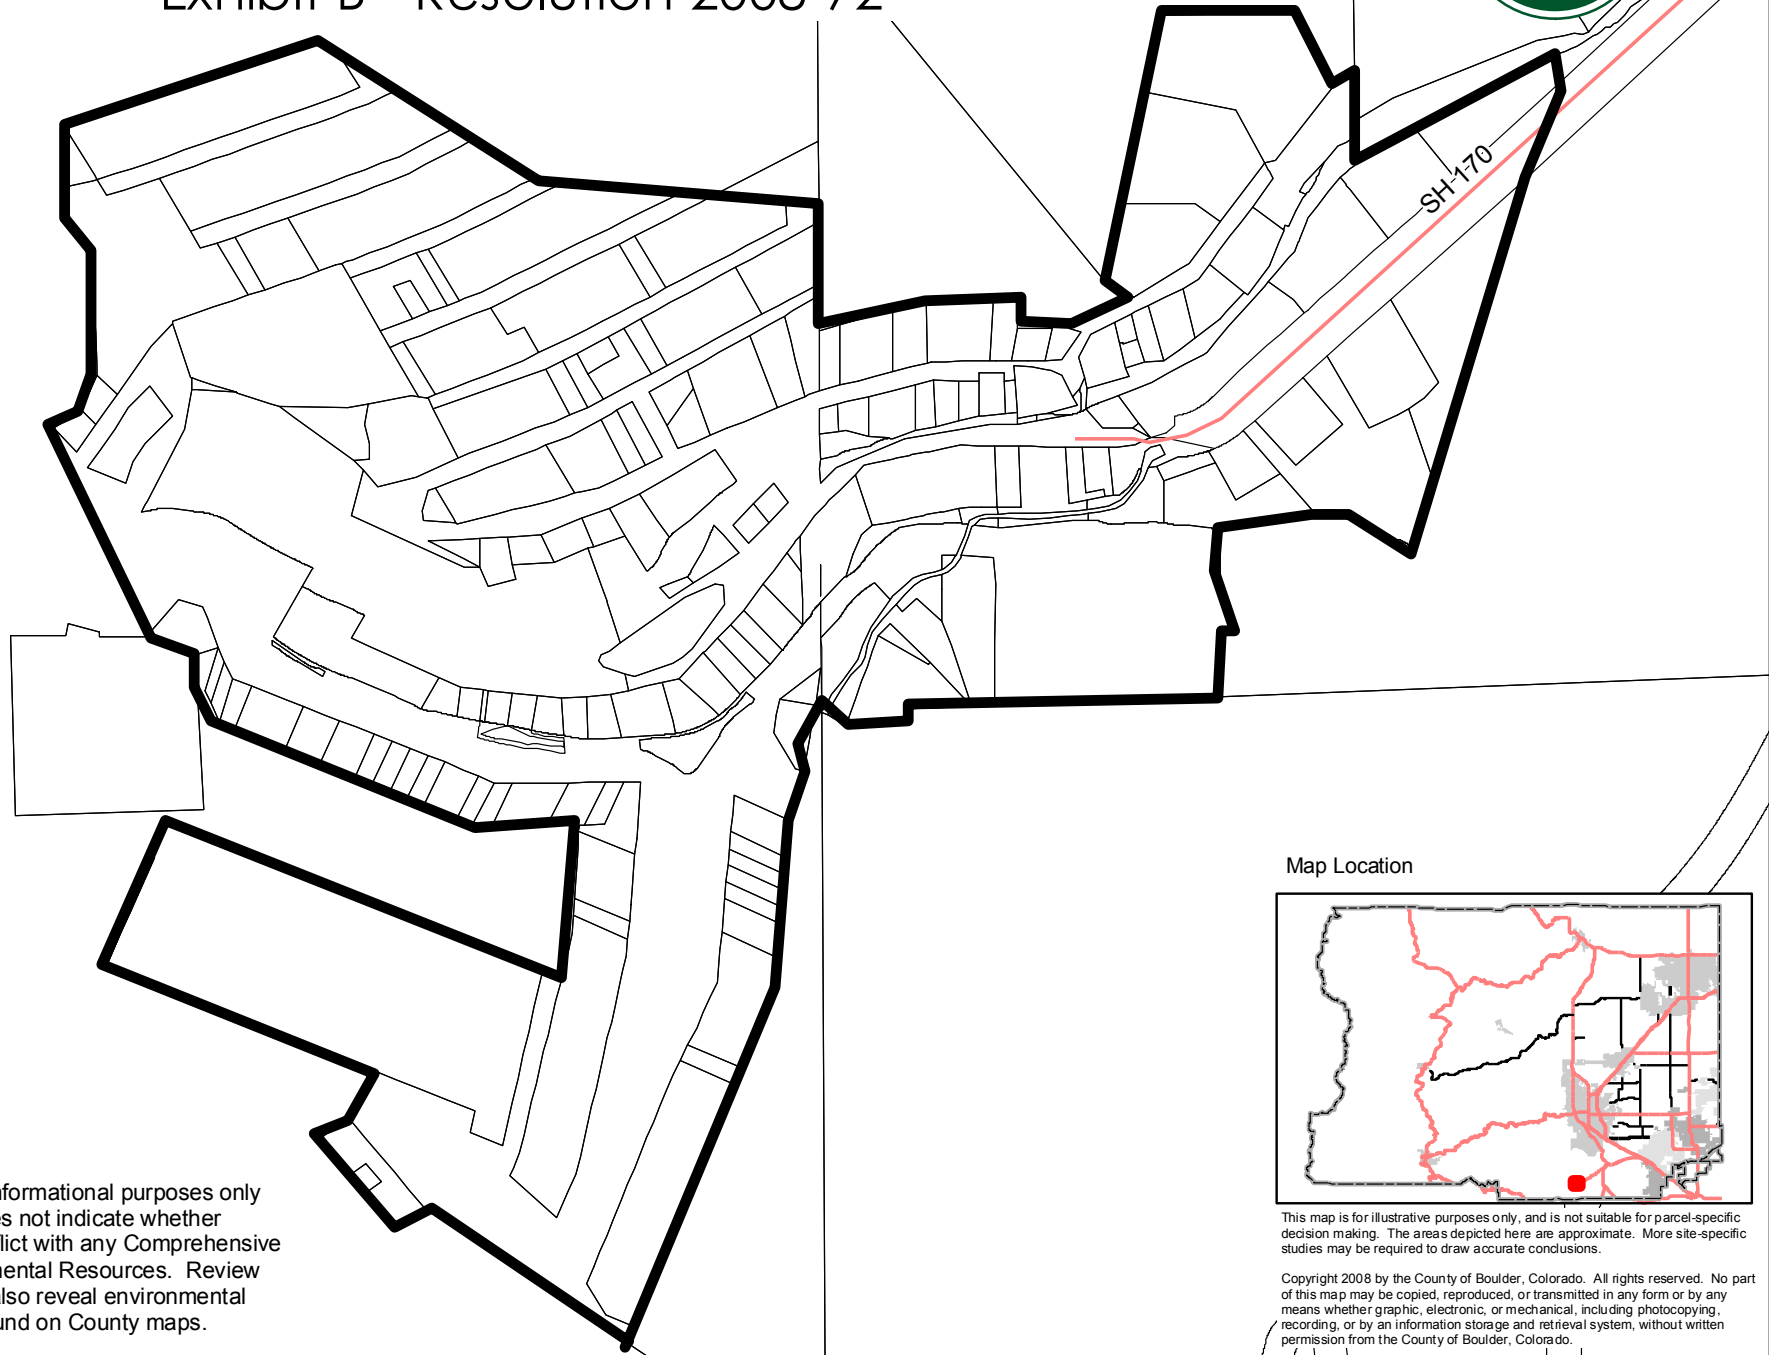

# Eldorado Springs Townsite (Land Use Code 4-806)

## Exhibit B - Resolution 2008-72

Map Location

This map is for informational purposes only and, in itself, does not indicate whether property will conflict with any Comprehensive Plan or Environmental Resources. Review processes may also reveal environmental resources not found on County maps.

This map is for illustrative purposes only, and is not suitable for parcel-specific decision making. The areas depicted here are approximate. More site-specific studies may be required to draw accurate conclusions.