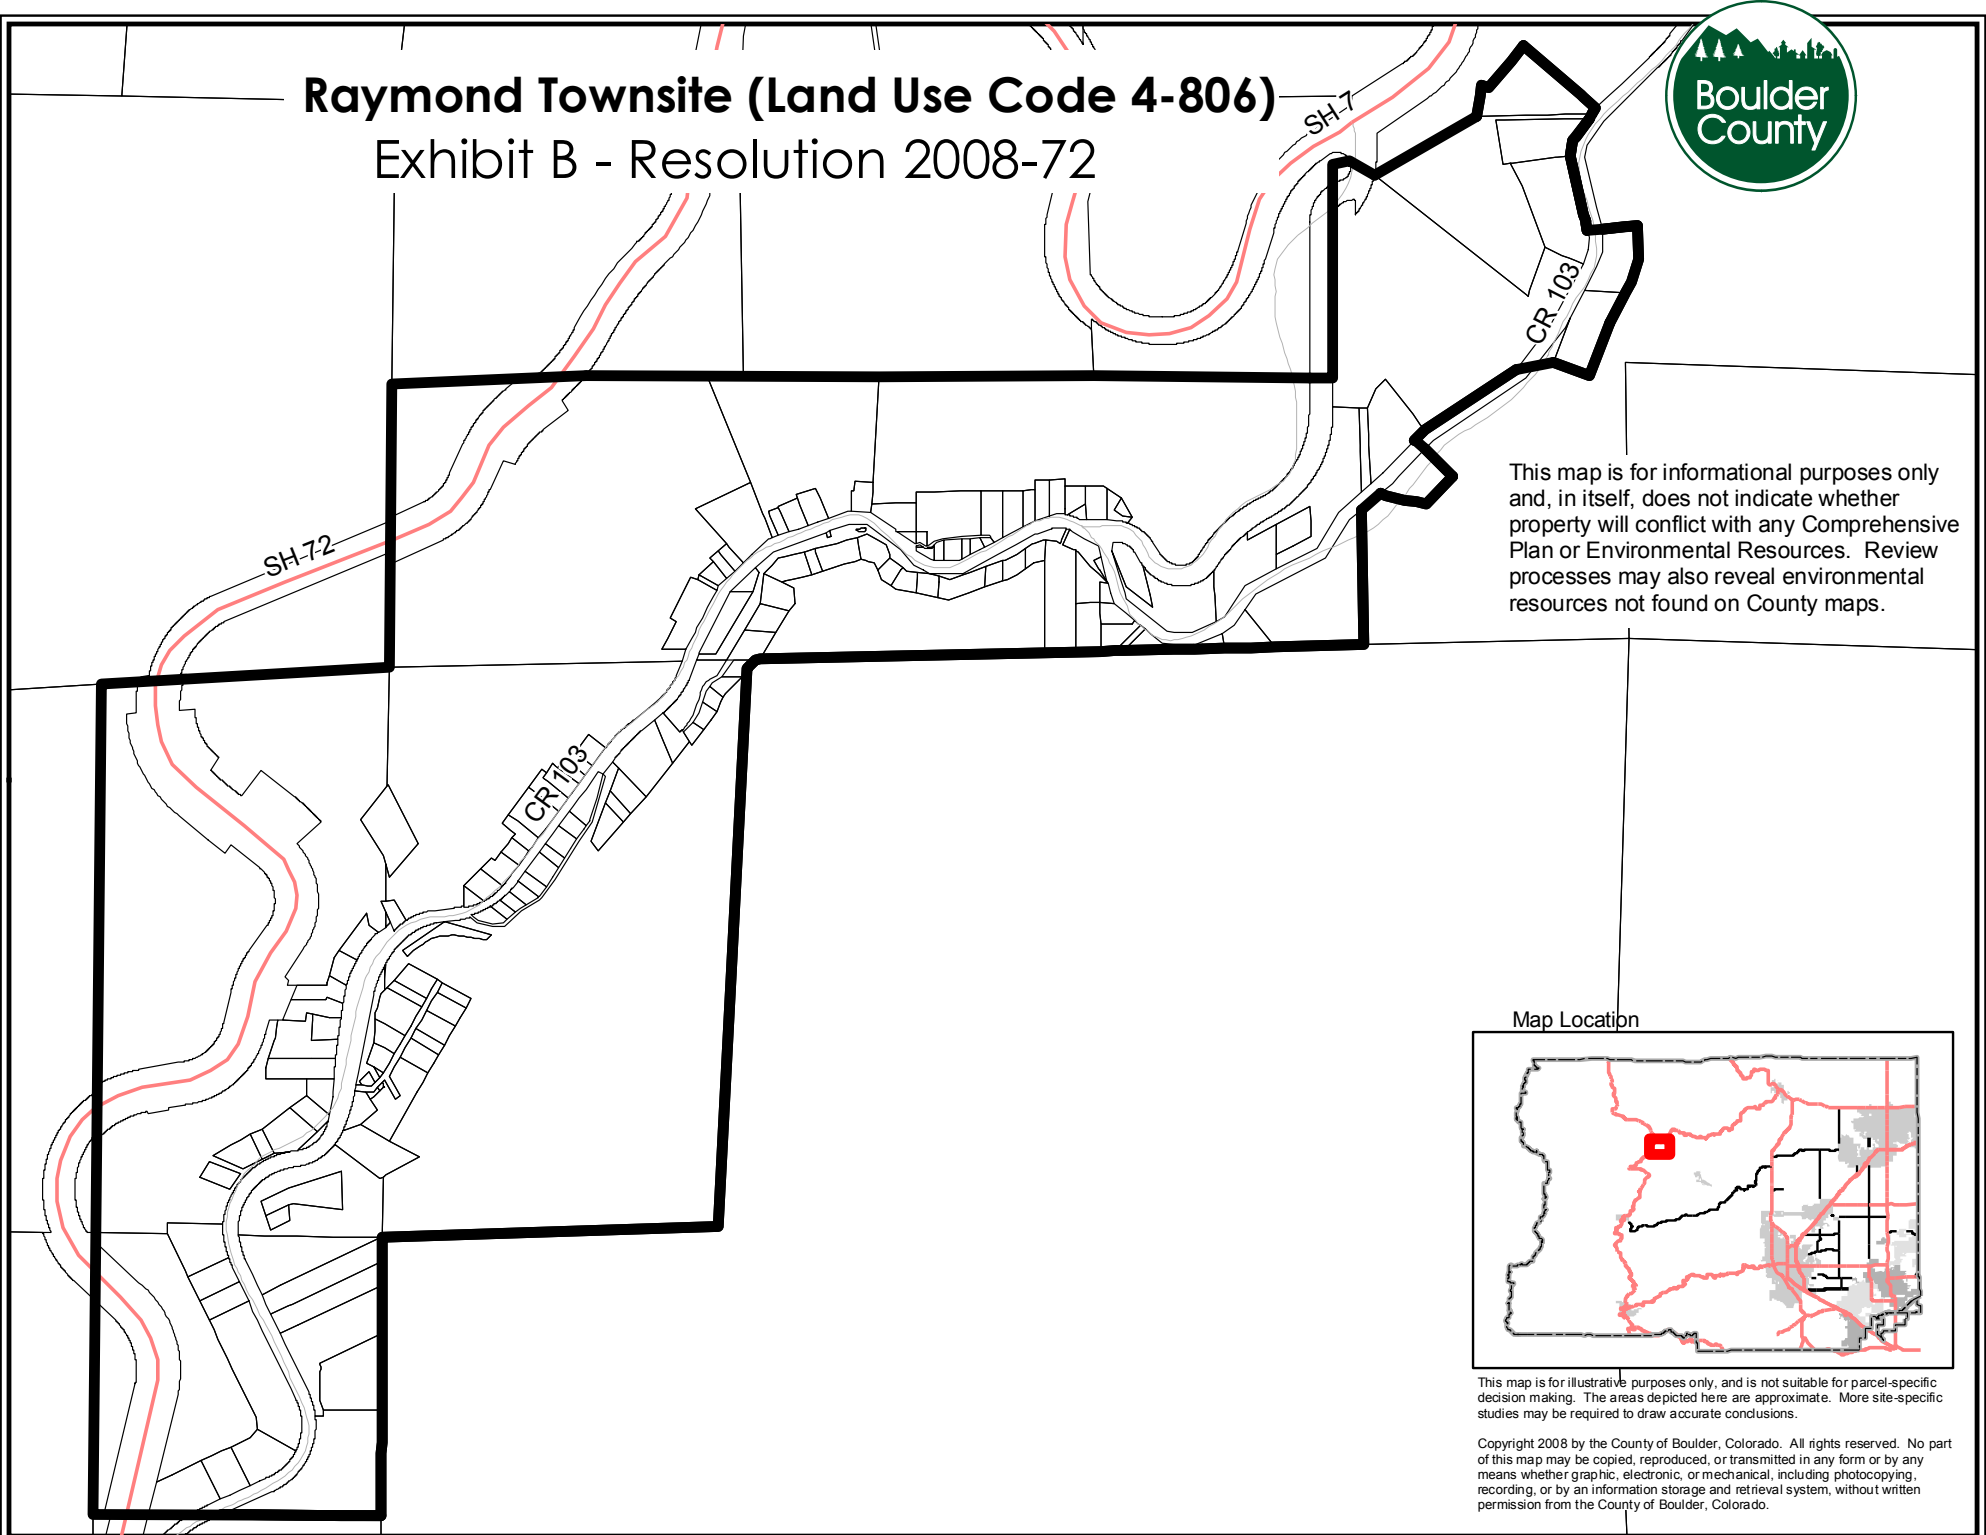

Raymond Townsite (Land Use Code 4-806)

Exhibit B - Resolution 2008-72

This map is for informational purposes only and, in itself, does not indicate whether property will conflict with any Comprehensive Plan or Environmental Resources. Review processes may also reveal environmental resources not found on County maps.

Map Location

This map is for illustrative purposes only, and is not suitable for parcel-specific decision making. The areas depicted here are approximate. More site-specific studies may be required to draw accurate conclusions.