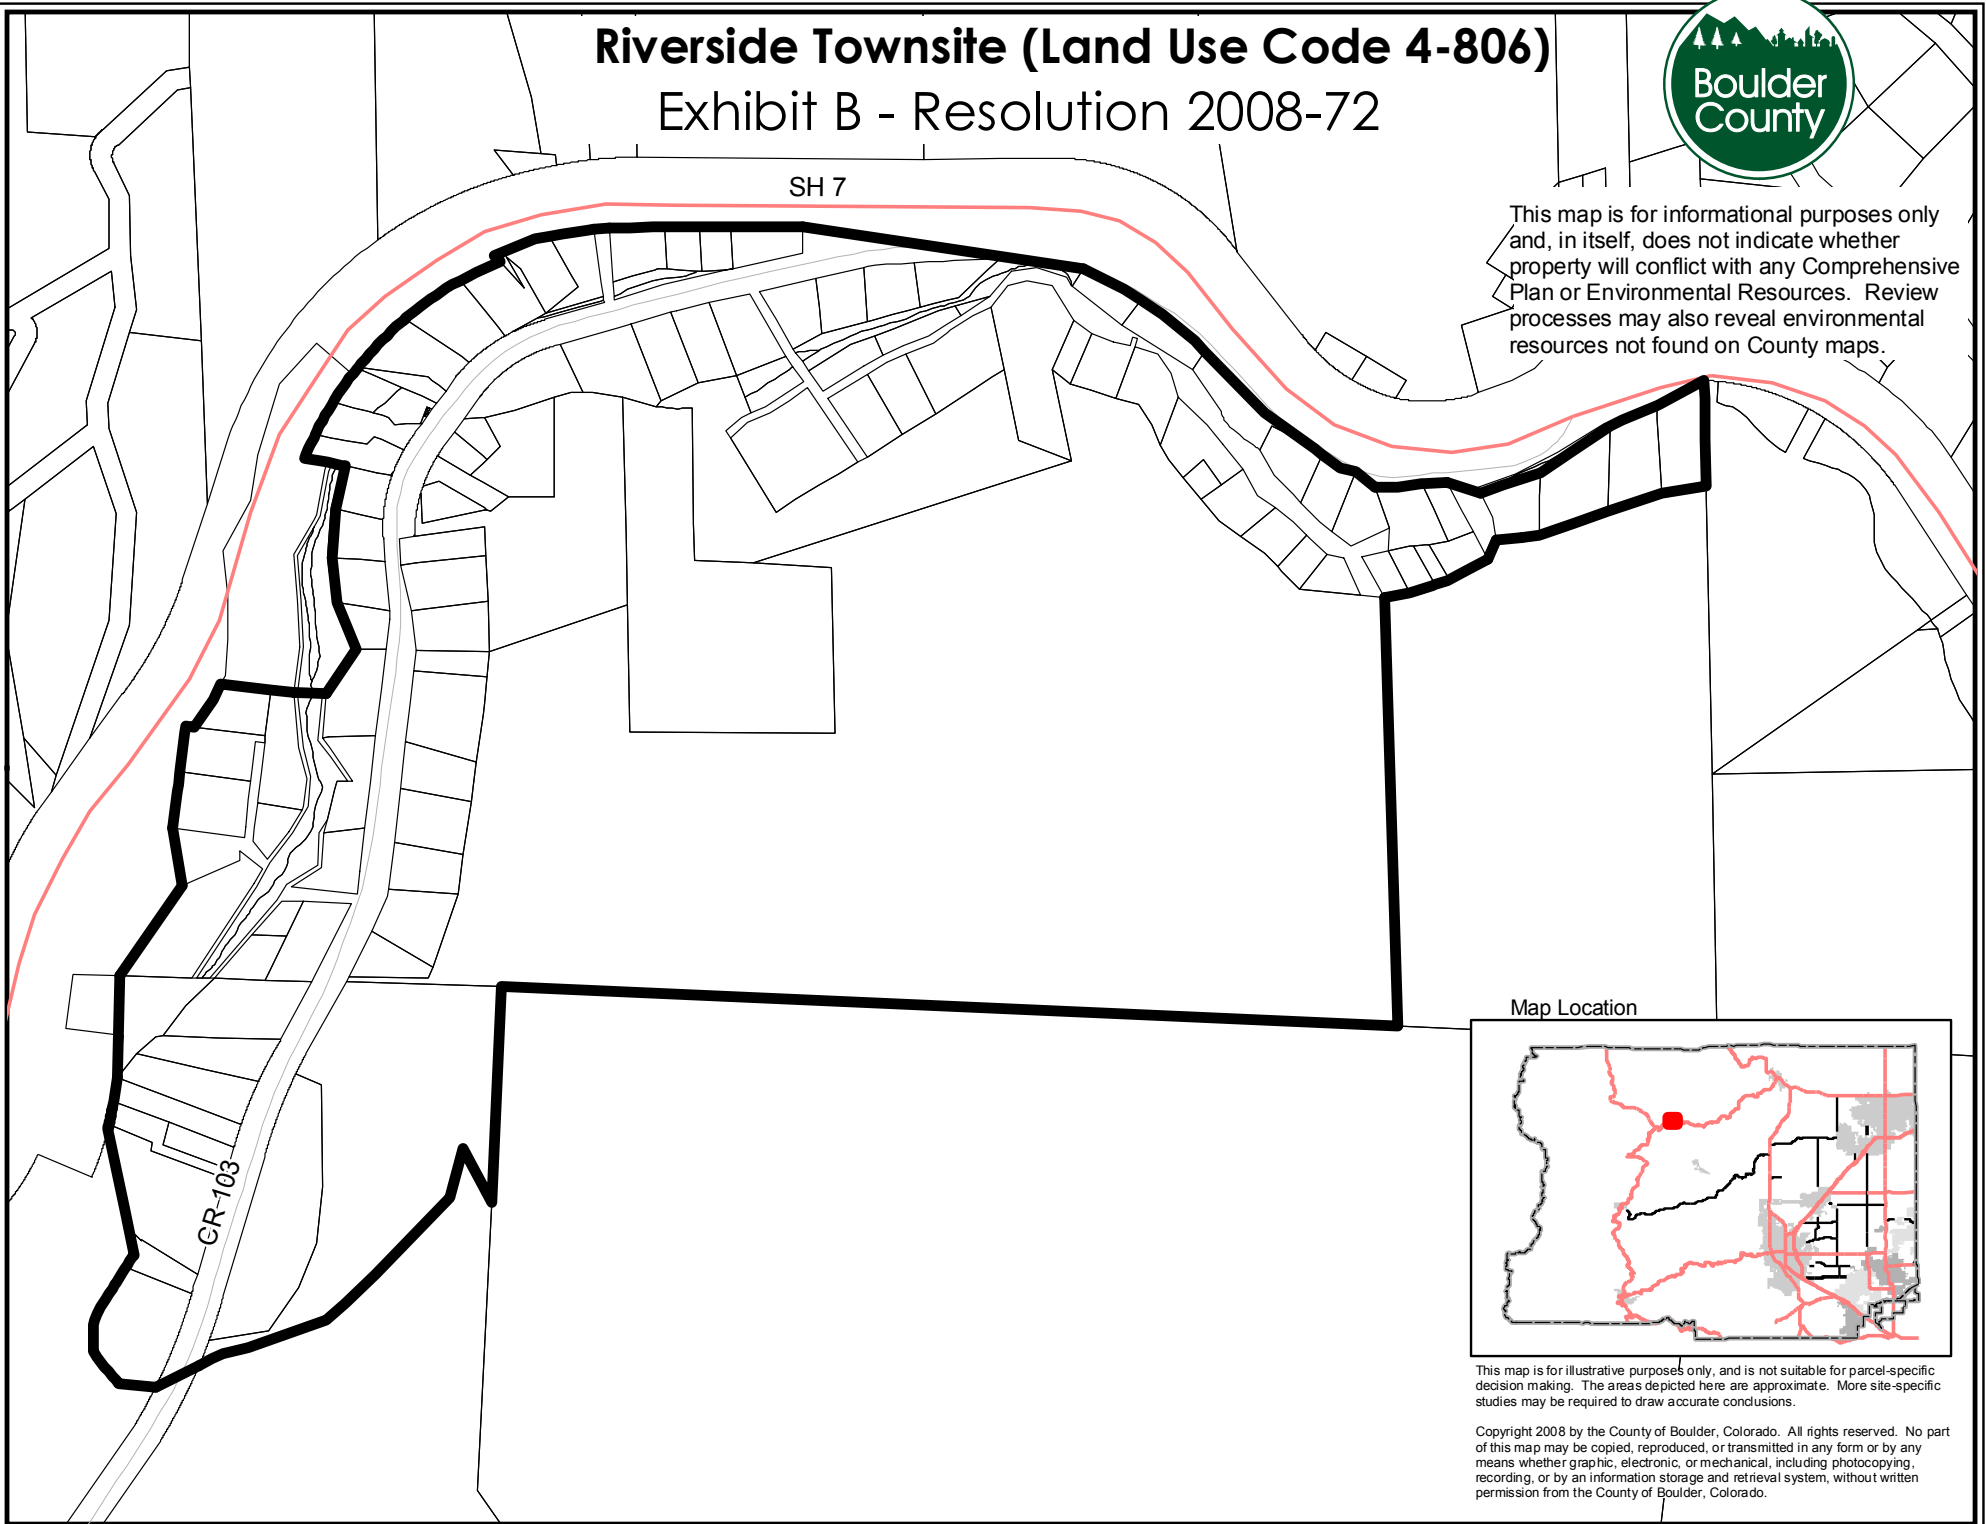

Riverside Townsite (Land Use Code 4-806)

Exhibit B - Resolution 2008-72

This map is for informational purposes only and, in itself, does not indicate whether property will conflict with any Comprehensive Plan or Environmental Resources. Review processes may also reveal environmental resources not found on County maps.

Map Location

This map is for illustrative purposes only, and is not suitable for parcel-specific decision making. The areas depicted here are approximate. More site-specific studies may be required to draw accurate conclusions.