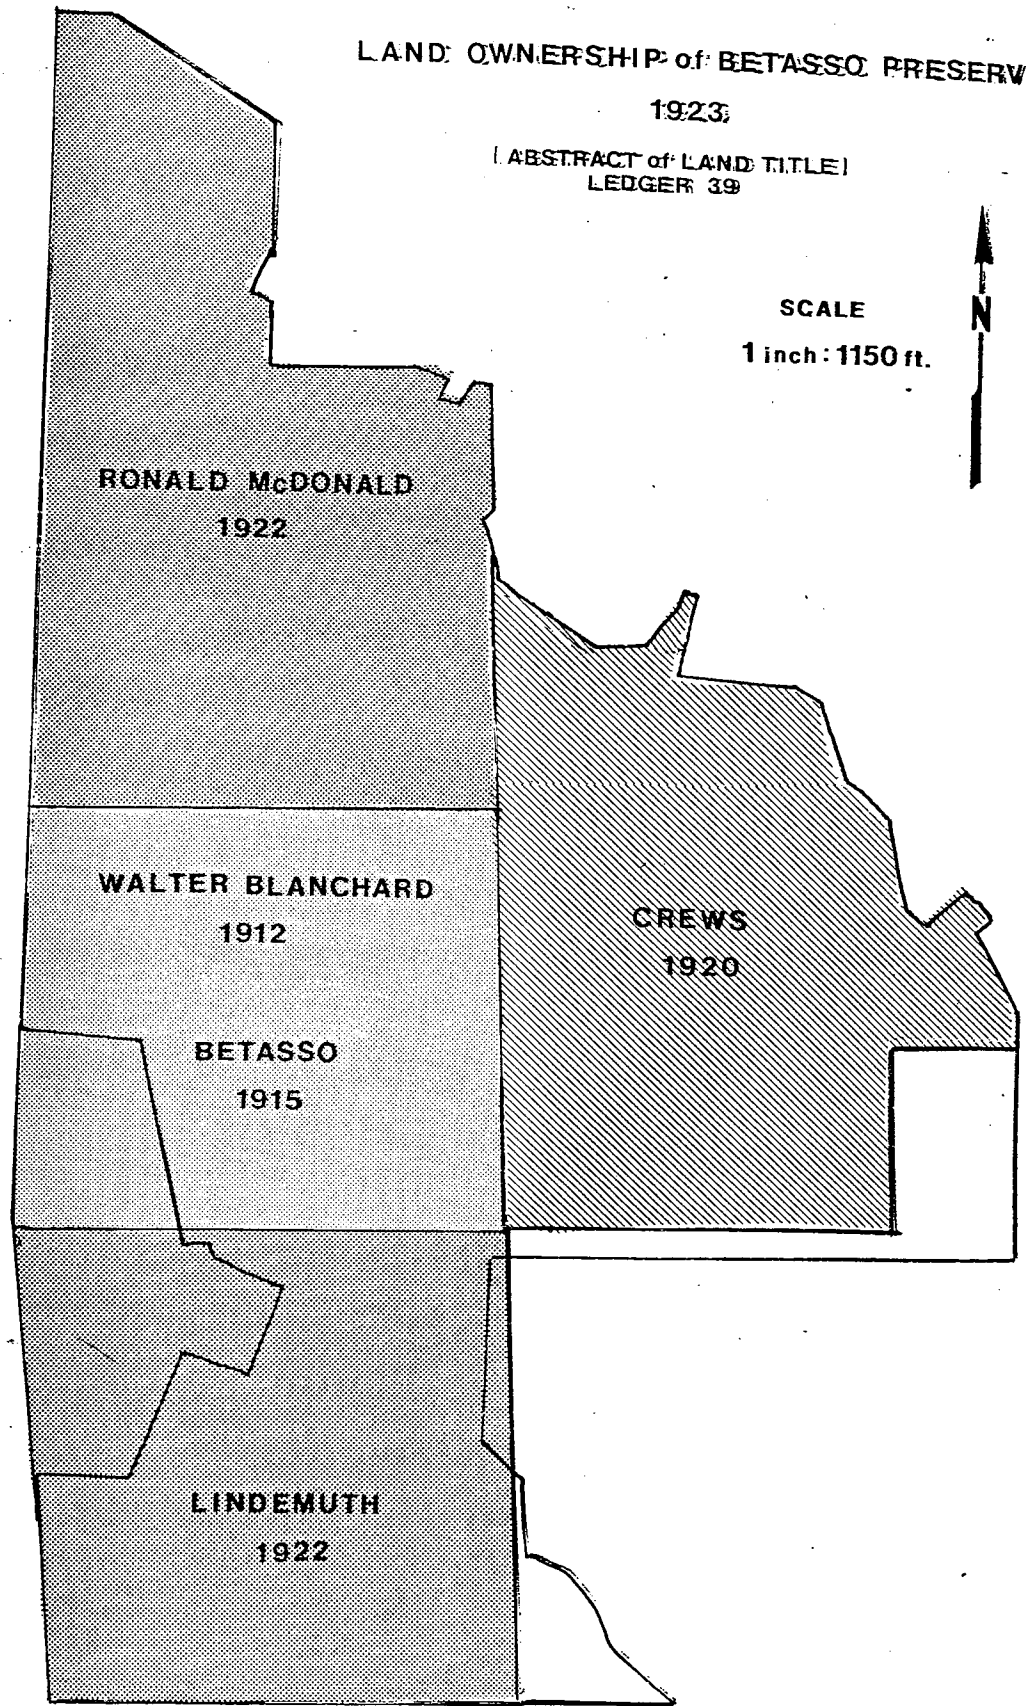

LAND OWNERSHIP of BETASSO PRESERVE

1923

(ABSTRACT of LAND TITLE)
LEDGER 39

SCALE

1 inch: 1150 ft.

LAND OWNERSHIP of BETASSO PRESERVE
1940

(ROCKY MT. MAP CO.)

SCALE

1 inch = 1150 ft.