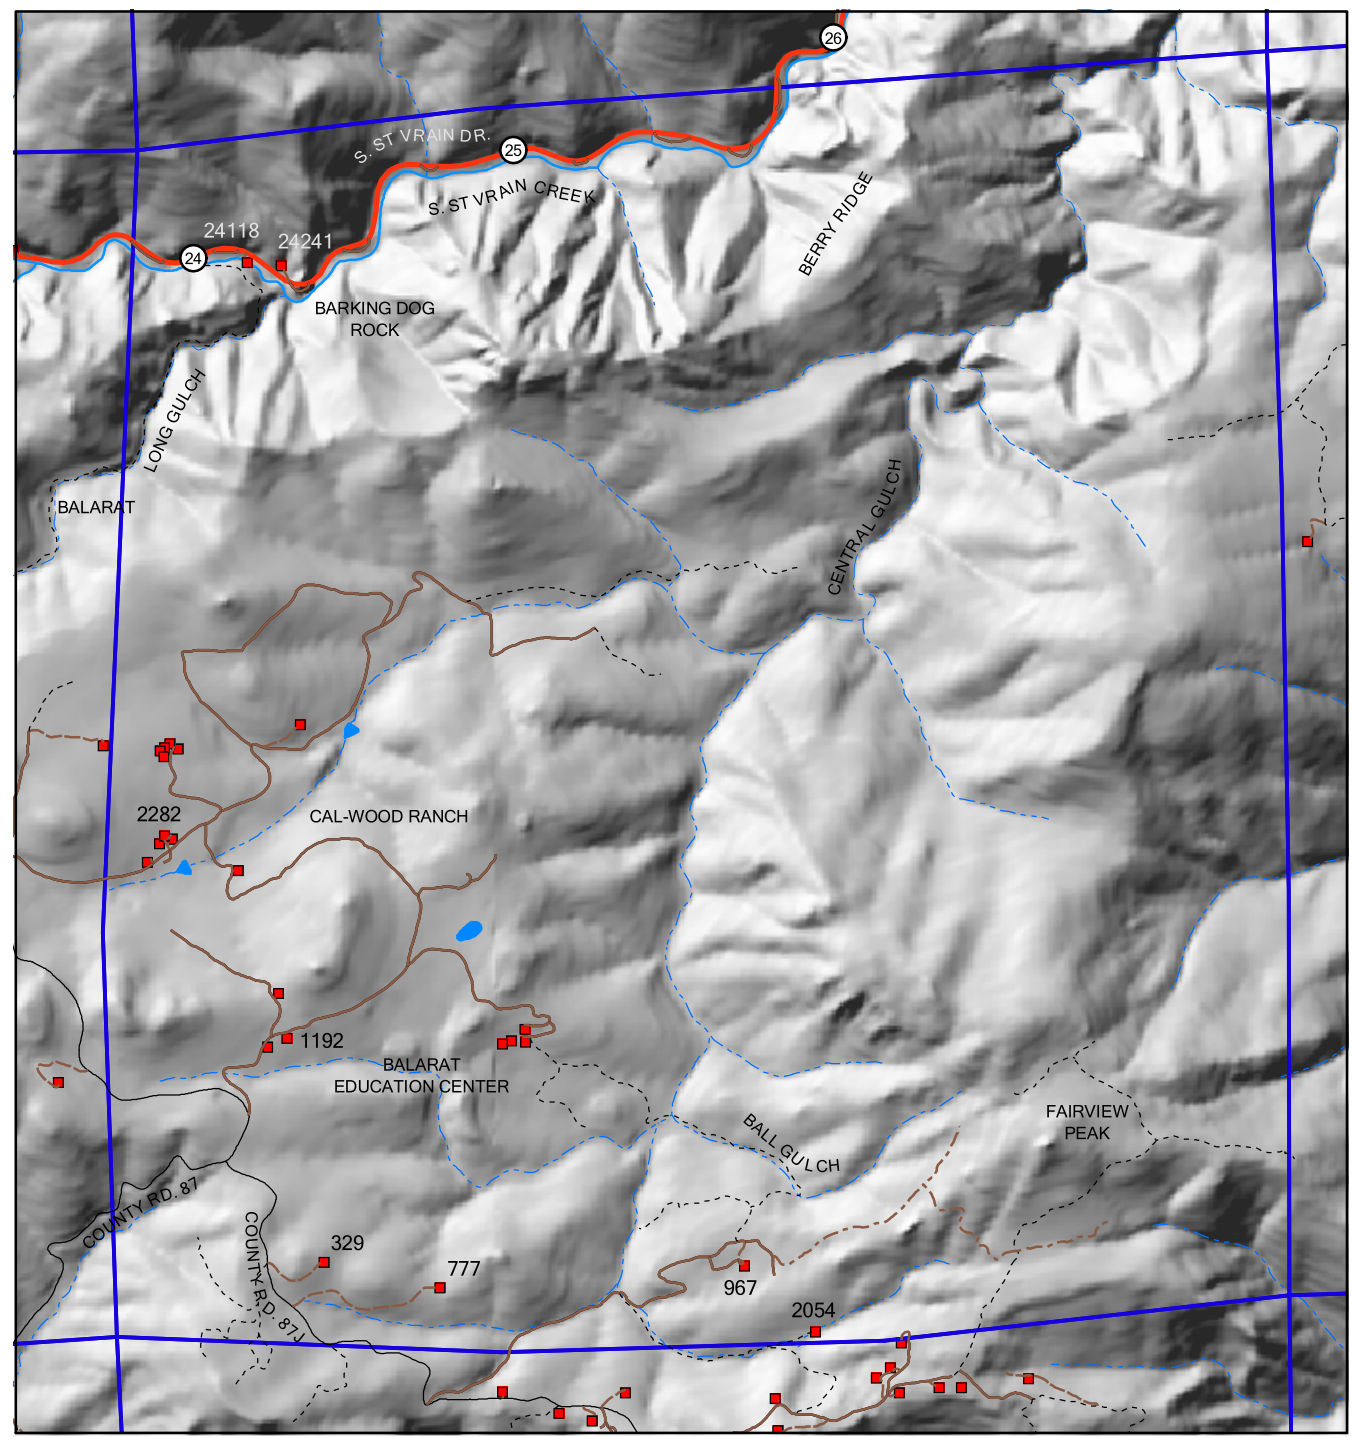

# Map 14

Scale 1 : 30,000

0 1,000 2,000 Feet

0 0.25 0.5 Miles

Revised 9/03